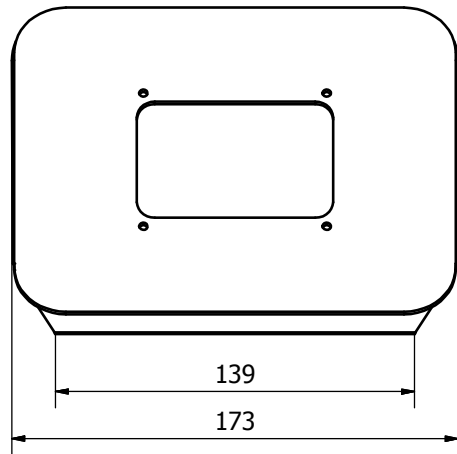

TECH SPECS

CONTROL PANEL MOUNT

Compatible with the AMX Massio 8 Button Control Pad

AMX-M8B-01

podionglobal.com

+61 3 9708 6349
sales@podionglobal.com
ABN 17 614 109 334

100 Wedgewood Rd,
Hallam, Victoria,
Australia 3803

podion.

Benchtop Fixings

Use M6 button head bolts (min. 30mm length) and M6 flat washers to fix from bottom of benchtop through the bottom face of the mount