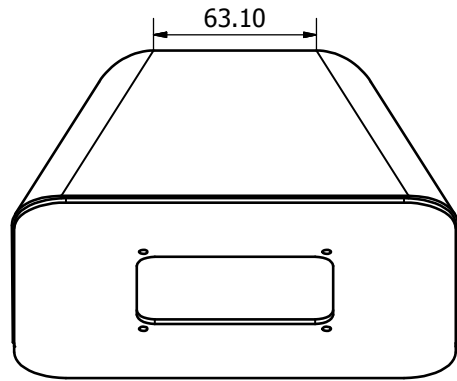

podion.

Benchtop Fixings

Use M6 button head bolts (min. 30mm length) and M6 flat washers to fix from bottom of benchtop through the bottom face of the mount