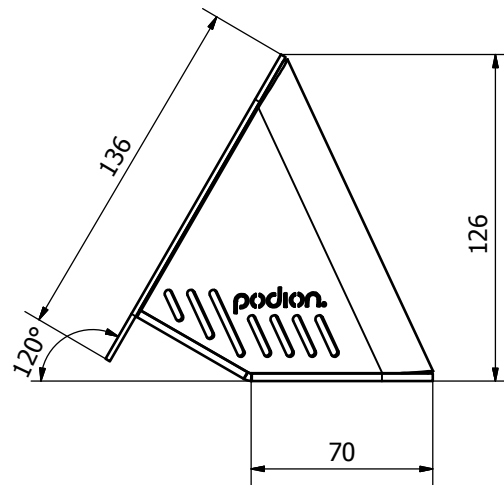

podion.

Benchtop Fixings

Use M6 button head bolts (min. 30mm length) and M6 flat washers to fix from bottom of benchtop through the bottom face of the mount