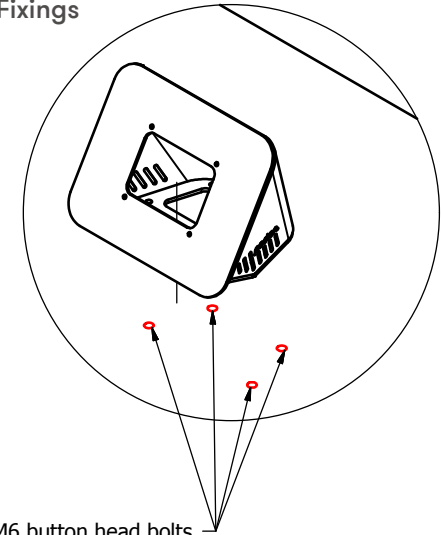

podion.

Benchtop Fixings

Use M6 button head bolts (min. 30mm length) and M6 flat washers to fix from bottom of benchtop through the bottom face of the mount