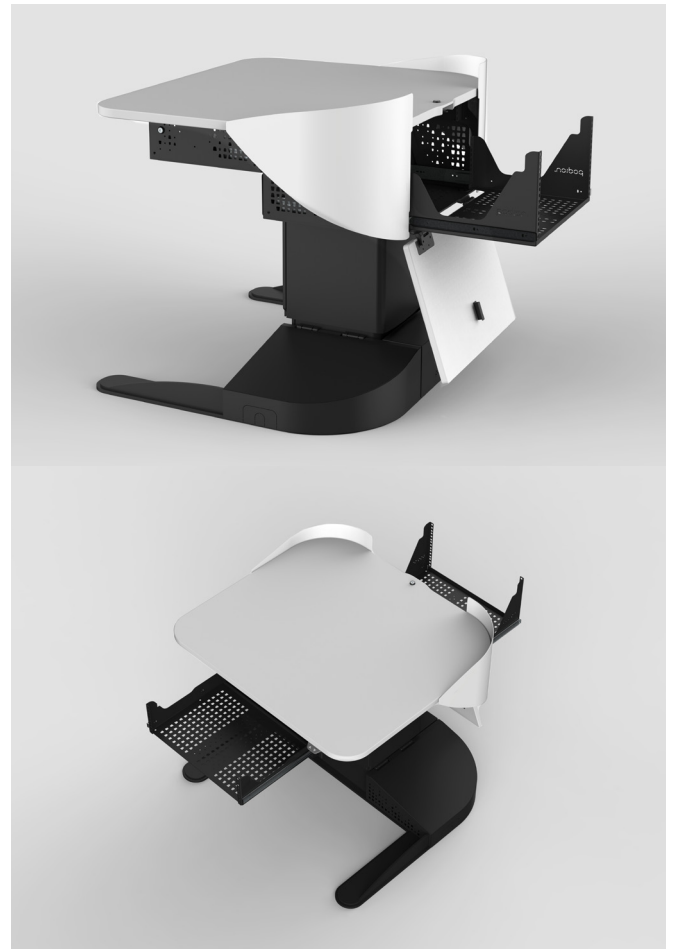

DESCRIPTION

Meet Orion: the ultimate wheelchair-accessible, multimedia lectern.

Packed with features and loved by universities, it's all about user comfort and clever AV/IT storage, accessibility and performance.

Simply push a button to smoothly and quietly adjust the height, to your preference, ensuring maximum comfort and convenience.

KEY FEATURES:

- Total rack space: 8RU
- Wheelchair accessible
- Easy access to equipment, for installation and servicing
- Keyed locks for security to prevent theft
- Natural convection cooling
- Smart cable management

EQUIPMENT STORAGE

Orion provides 8U of space for mounting your AV/IT equipment.

5U slide out rack mounted on the audience side

3U slide out rack mounted on the presenters side

The internal chassis is constructed of steel to ensure a sturdy and safe mounting solution. Slide out vented rack trays allow for easy access.

Removable vented side panels, with independent locks, enable you to easily access your equipment while still keeping it secure.

WHEELCHAIR ACCESSIBLE

The U-shaped footprint is wheelchair friendly and provides stability. Inside clearance allows for easy wheelchair entry and exit.