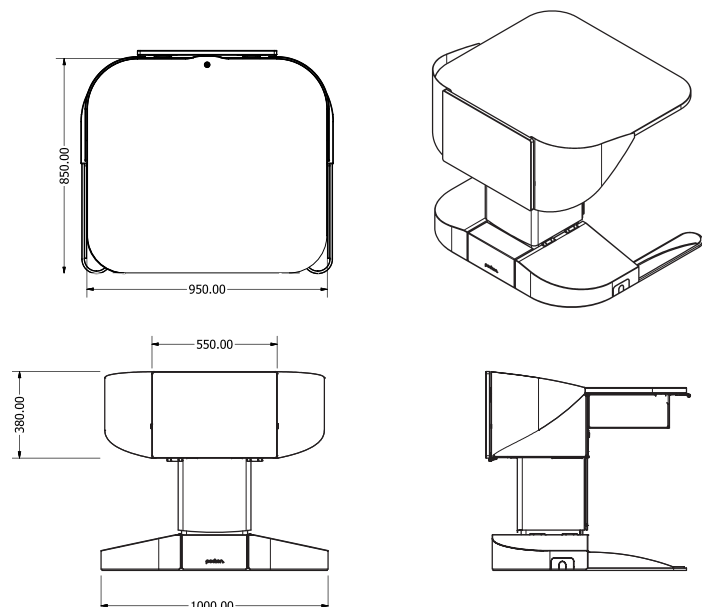

DESCRIPTION

Meet Orion: the ultimate wheelchair-accessible, multimedia lectern.

Packed with features and loved by universities, it's all about user comfort and clever AV/IT storage, accessibility and performance.

Simply push a button to smoothly and quietly adjust the height, to your preference, ensuring maximum comfort and convenience.

KEY FEATURES:

- Total rack space: 8RU
- Wheelchair accessible
- Easy access to equipment, for installation and servicing
- Keyed locks for security to prevent theft
- Natural convection cooling
- Smart cable management

PRODUCT NAME:	ORION-1
PRODUCT DESCRIPTION:	WHEELCHAIR ACCESSIBLE LECTERN
PRODUCT CATEGORY:	MULTIMEDIA LECTERN
OVERALL FOOTPRINT:	1000mm-900mm (39" x 35")
BENCH TOP DIMENSIONS:	950mm X 850mm (37" x 33")
BODY MATERIAL:	STEEL
BENCH TOP MATERIAL:	LAMINATE
MINIMUM HEIGHT:	800mm (31")
MAXIMUM HEIGHT	1100mm (43")
EQUIPMENT STORAGE	8RU SLIDE OUT RACKS
COLORS/FINISHES:	MATTE BLACK BODY, WHITE FRONT PANELS, GREY BENCH TOP

Removable vented side panels, with independent locks, enable you to easily access your equipment while still keeping it secure.

WHEELCHAIR ACCESSIBLE

The U-shaped footprint is wheelchair friendly and provides stability. Inside clearance allows for easy wheelchair entry and exit.